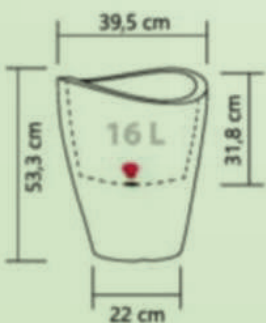

## 2 moulds- Use the below dimensions for measurements

LxBxHcm L x W x H cm	Vol. L Vol. L
39 X 39 x 36	31,0
50 x 50 x 44	62,0

**2 mould size Double Wall**  
Use the above measurements for mould design

L x W x H cm	Vol. L
600 × 600 × 500	79 L

## 2 mould

Use below measurements for mould design

LxBxHcm	Vol. L
L x W x H cm	Vol. L
29 X 29 × 24	10,0
47 × 47 × 39	46, 0

L x W x H cm
50 × 50 × 37

## 2 mould

Follow below measurements for the mould design

LxBxHcm L x W x H cm	Vol. L Vol. L
48 × 38 × 23	6,0
73 × 58 × 35	21,0

## 2 mould sizes

Use the above measurements for mould design.

LxBxH cm L x W x H cm	Vol. L Vol. L
29 × 29 × 24	11,0
47 × 47 × 40	50,0