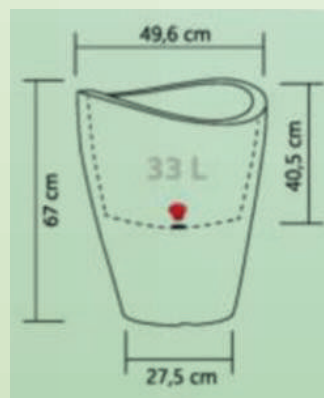

## 2 moulds- Use the below dimensions for measurements

LxBxHcm L x W x H cm	Vol. L Vol. L
39 X 39 x 36	31,0
50 x 50 x 44	62,0

**2 mould size Double Wall**  
Use the above measurements for mould design

L x W x H cm	Vol. L
600 × 600 × 500	79 L

## 2 mould

Use below measurements for mould design

LxBxHcm	Vol. L
L x W x H cm	Vol. L
29 X 29 × 24	10,0
47 × 47 × 39	46, 0

L x W x H cm
50 × 50 × 37

## 2 mould

Follow below measurements for the mould design

LxBxHcm L x W x H cm	Vol. L Vol. L
48 × 38 × 23	6,0
73 × 58 × 35	21,0

## 2 mould sizes

Use the above measurements for mould design.

LxBxH cm L x W x H cm	Vol. L Vol. L
29 × 29 × 24	11,0
47 × 47 × 40	50,0