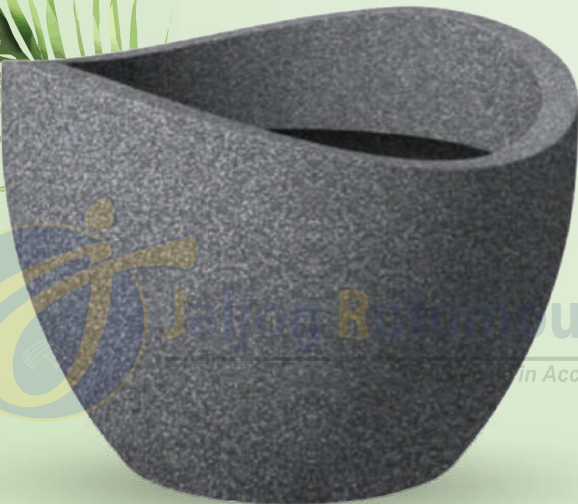

2 mould

Use below measurements for mould design

LxBxHcm	Vol. L
L x W x H cm	Vol. L
29 X 29 × 24	10,0
47 × 47 × 39	46, 0