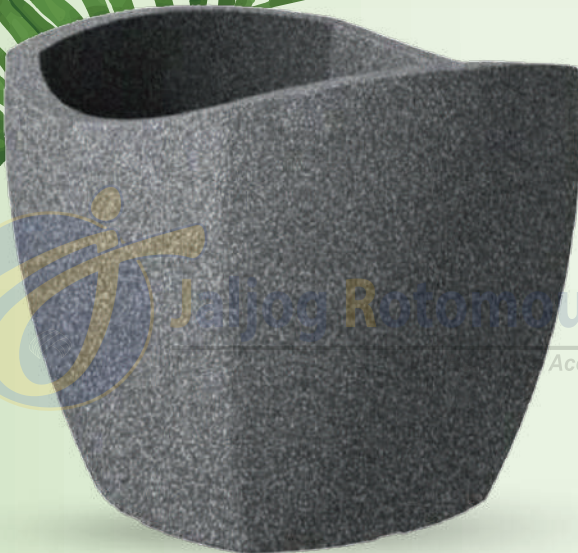

## 2 moulds- Use the below dimensions for measurements

LxBxHcm L x W x H cm	Vol. L Vol. L
39 X 39 x 36	31,0
50 x 50 x 44	62,0

**2 mould size Double Wall**  
Use the above measurements for mould design

L x W x H cm	Vol. L
600 × 600 × 500	79 L